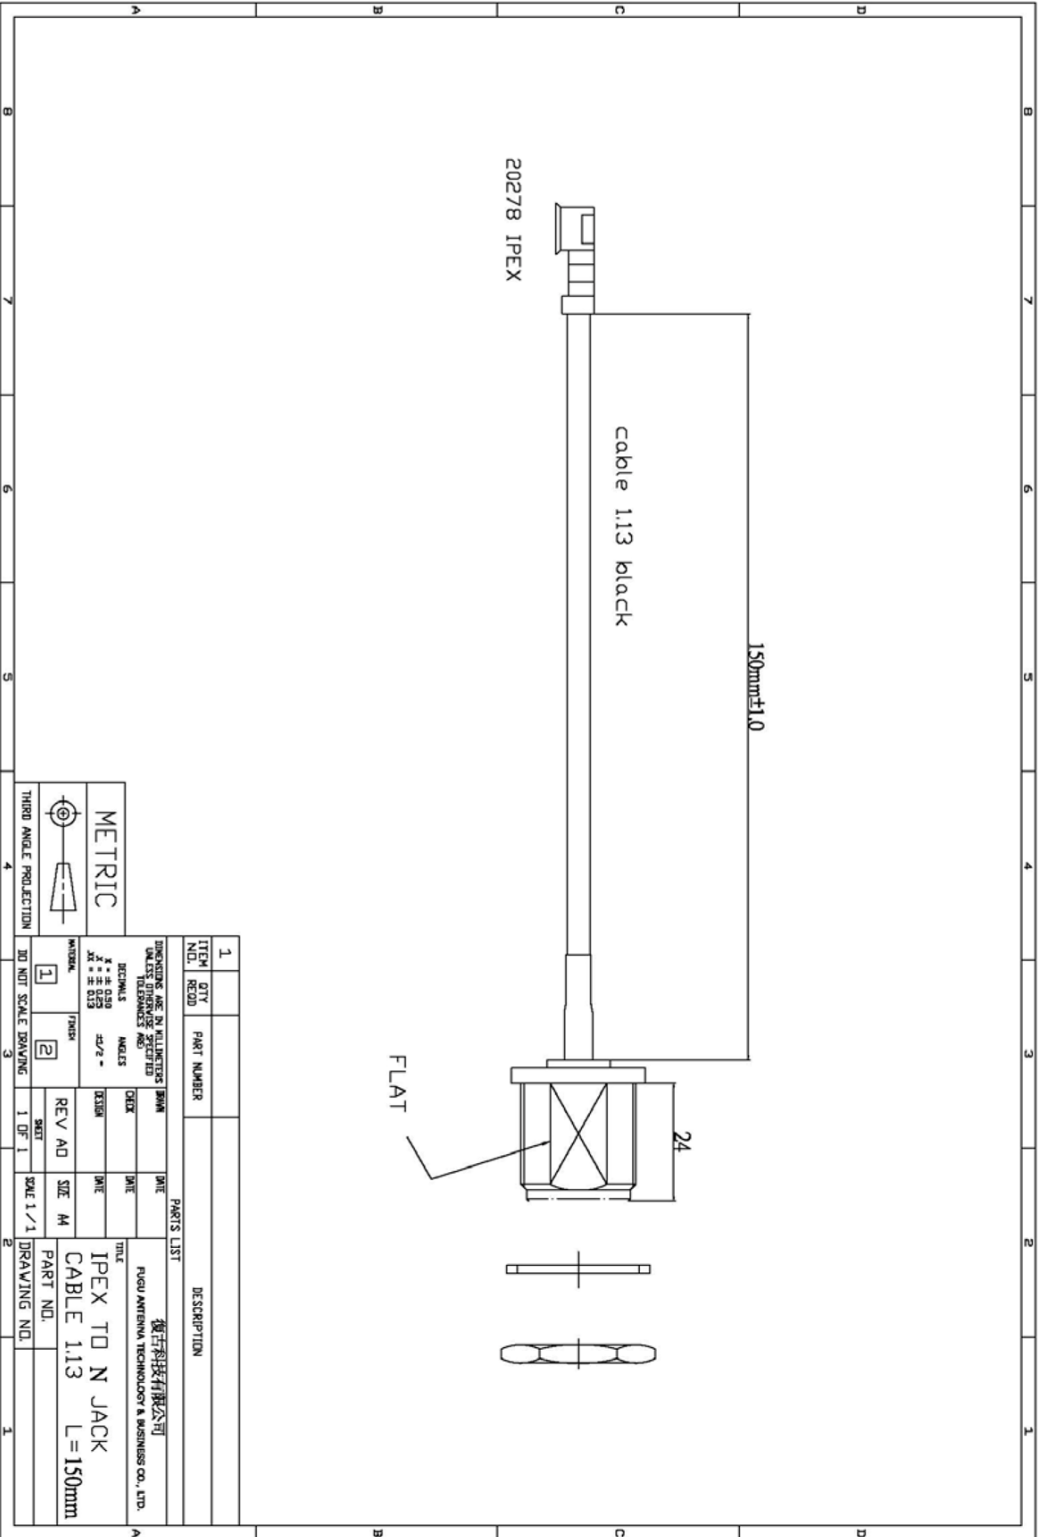

### MECHANICAL PROPERTIES

OPERATION TEMPERATURE	-20 ~ +60 °C
STORAGE TEMPERATURE	-30 ~ +75 °C

ITEM		PART NUMBER		DESCRIPTION	
NO.	QTY	RECD			
1					

DRAWING: IPEX IN MILLIMETERS		DATE	
SCALE: AS SHOWN		DATE	
TOLERANCES: DECIMALS		ANGLES	
X ± 0.13		±0.2°	
Y ± 0.13		±0.2°	
Z ± 0.13		±0.2°	
FINISH		REVISION	
1		REV AD	
2		SIZE: A4	
3		SHEET	
4		SCALE: 1/1	
5		DRAWING NO.	
6		1	